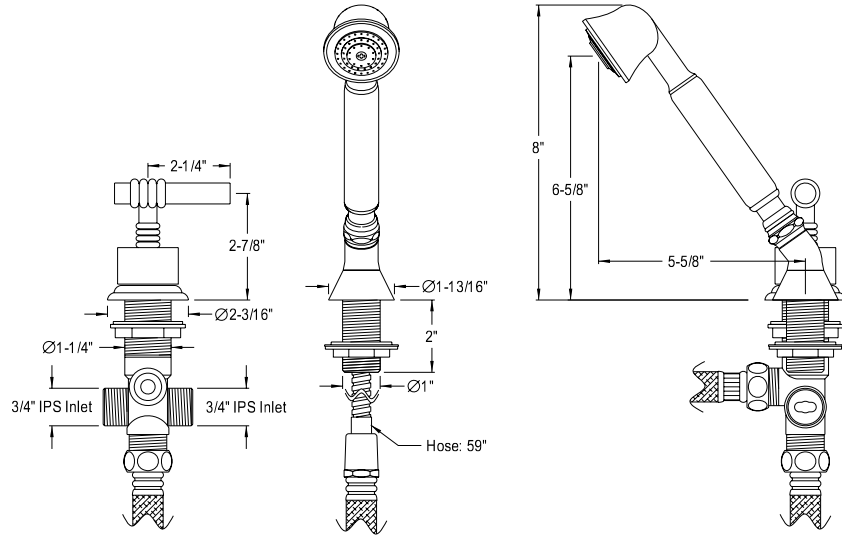

ESK3351PXTR

Vintage Transfer Valve Set For Roman Tub Filler

- Spout Reach: 8-1/2"
- Transfer Valve And Trim With Handheld Shower
- 3/4" Diverter Valve
- 15-17 GPM / 56-64 LPM @ 60 PSI
- 1/4 Turn Hardisc Cartridge

TRANSFER VALVE KIT

ESK2361MLTR

Milano Transfer Valve Set For Roman Tub Filler

- Spout Reach: 7"
- Transfer Valve And Trim With Handheld Shower
- 3/4" Diverter Valve
- 15-17 GPM / 56-64 LPM @ 60 PSI
- 1/4 Turn Hardisc Cartridge