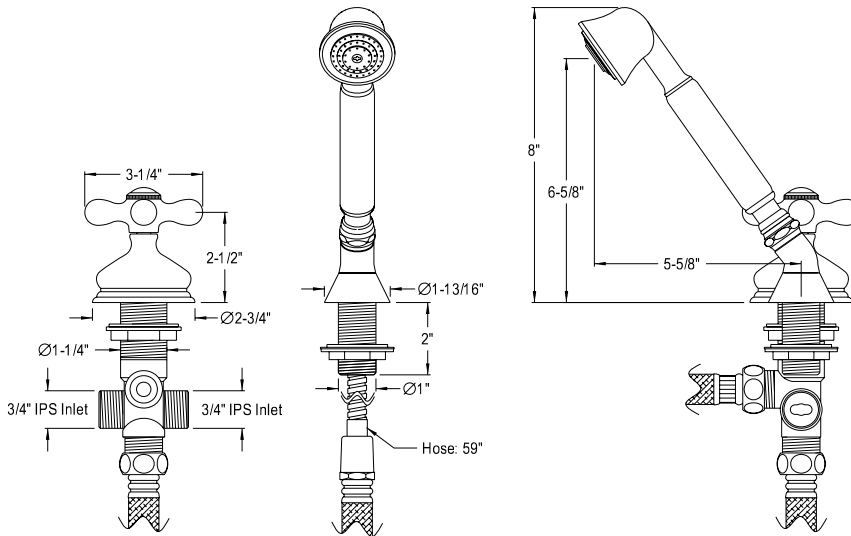

ESK3331AXTR

Heritage Transfer Valve Set For Roman Tub Filler

- Spout Reach: 8-1/2"
- Transfer Valve And Trim With Handheld Shower
- 3/4" Diverter Valve
- 15-17 GPM / 56-64 LPM @ 60 PSI
- 1/4 Turn Hardisc Cartridge