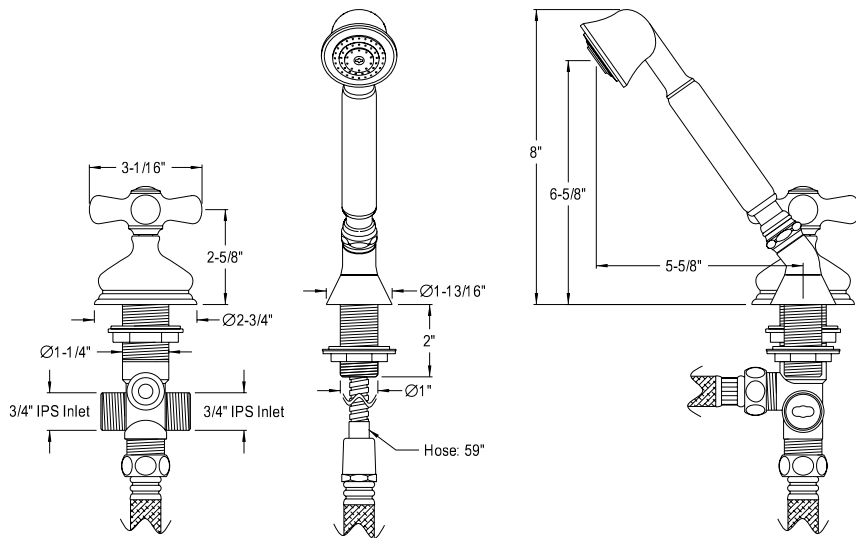

Heritage Transfer Valve Set For Roman Tub Filler

- Spout Reach: 8-1/2"
- Transfer Valve And Trim With Handheld Shower
- 3/4" Diverter Valve
- 15-17 GPM / 56-64 LPM @ 60 PSI
- 1/4 Turn Hardisc Cartridge

Model	Finish	Handle Type	Case Qty.	Price / Ea.
ESK3331PXTR	Chrome	Porcelain Cross	6	$300.00
ESK3332PXTR	Polished Brass	Porcelain Cross	6	$350.00
ESK3335PXTR	Oil Rubbed Bronze	Porcelain Cross	6	$350.00
ESK3338PXTR	Satin Nickel	Porcelain Cross	6	$350.00

TRANSFER VALVE KIT