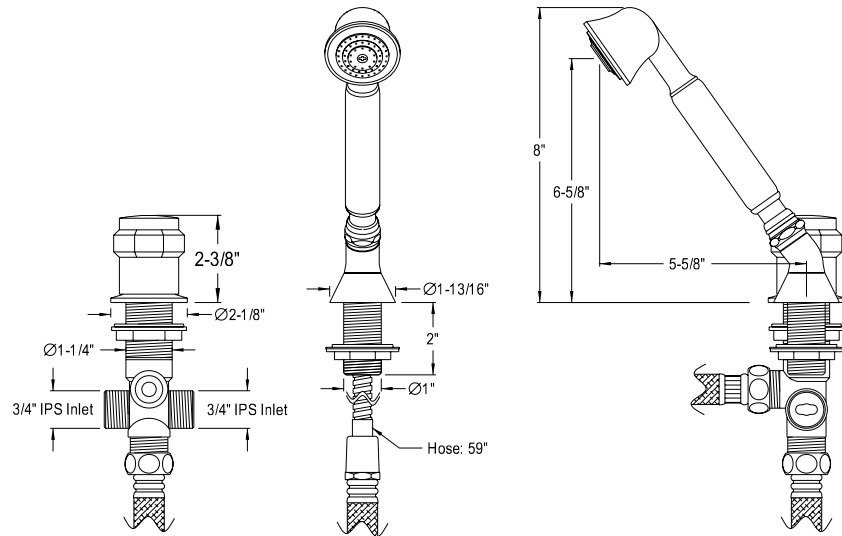

TRANSFER VALVE KIT

ESK2361MLTR

Milano Transfer Valve Set For Roman Tub Filler

- Spout Reach: 7"
- Transfer Valve And Trim With Handheld Shower
- 3/4" Diverter Valve
- 15-17 GPM / 56-64 LPM @ 60 PSI
- 1/4 Turn Hardisc Cartridge

ESK2241ARTR

Milano Transfer Valve Set For Roman Tub Filler

- Spout Reach: 3-3/8"
- Transfer Valve And Trim With Handheld Shower
- 3/4" Diverter Valve
- 15-17 GPM / 56-64 LPM @ 60 PSI
- 1/4 Turn Hardisc Cartridge