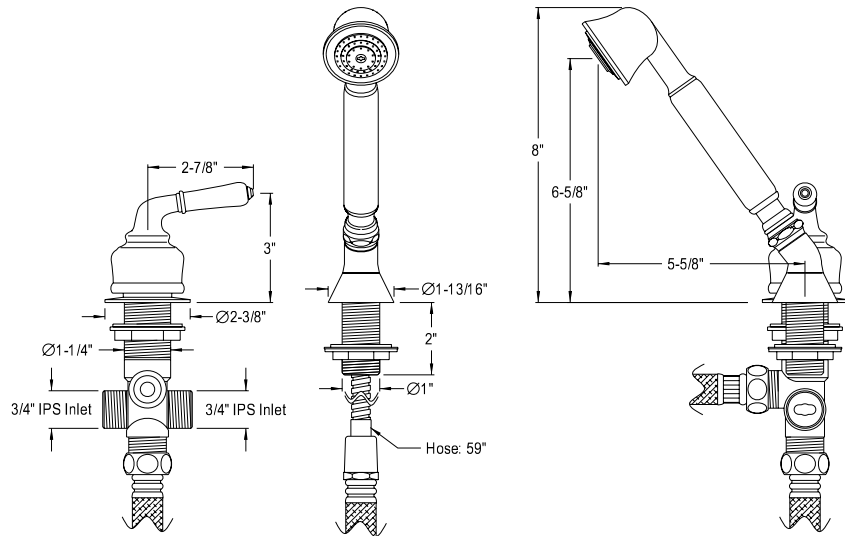

Magellan Transfer Valve Set For Roman Tub Filler

- Spout Reach: 7"
- Transfer Valve And Trim With Handheld Shower
- 3/4" Diverter Valve
- 15-17 GPM / 56-64 LPM @ 60 PSI
- 1/4 Turn Hardisc Cartridge

Model	Finish	Handle Type	Case Qty.	Price / Ea.
ESK2361TR	Chrome	Metal Lever	6	$300.00
ESK2362TR	Polished Brass	Metal Lever	6	$350.00
ESK2365TR	Oil Rubbed Bronze	Metal Lever	6	$350.00
ESK2368TR	Satin Nickel	Metal Lever	6	$350.00

TRANSFER VALVE KIT