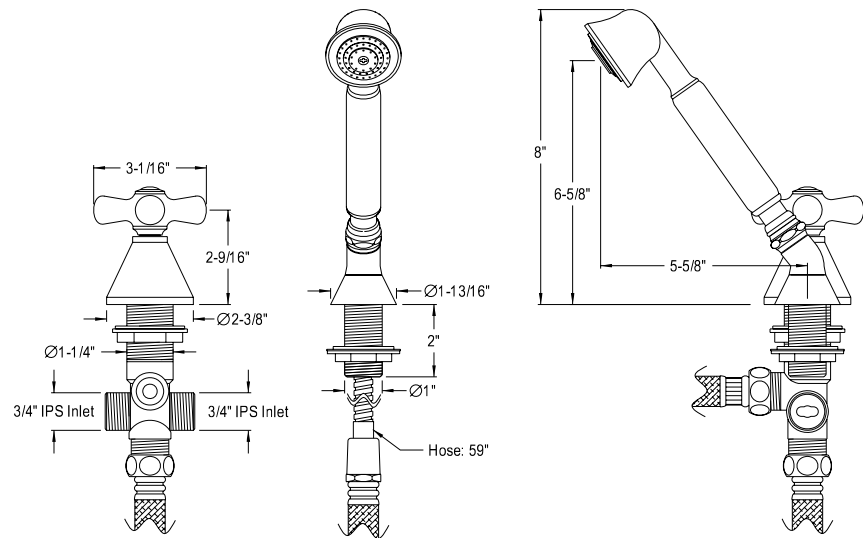

Naples Transfer Valve Set For Roman Tub Filler

- Spout Reach: 7"
- Transfer Valve And Trim With Handheld Shower
- 3/4" Diverter Valve
- 15-17 GPM / 56-64 LPM @ 60 PSI
- 1/4 Turn Hardisc Cartridge

Model	Finish	Handle Type	Case Qty.	Price / Ea.
ESK2361PXTR	Chrome	Porcelain Cross	6	$300.00
ESK2362PXTR	Polished Brass	Porcelain Cross	6	$350.00
ESK2365PXTR	Oil Rubbed Bronze	Porcelain Cross	6	$350.00
ESK2368PXTR	Satin Nickel	Porcelain Cross	6	$350.00

TRANSFER VALVE KIT

TEL: 909-465-6687 • FAX: 909-548-0668 • Toll Free: 1-800-328-2381 • Website: www.eodfaucet.com