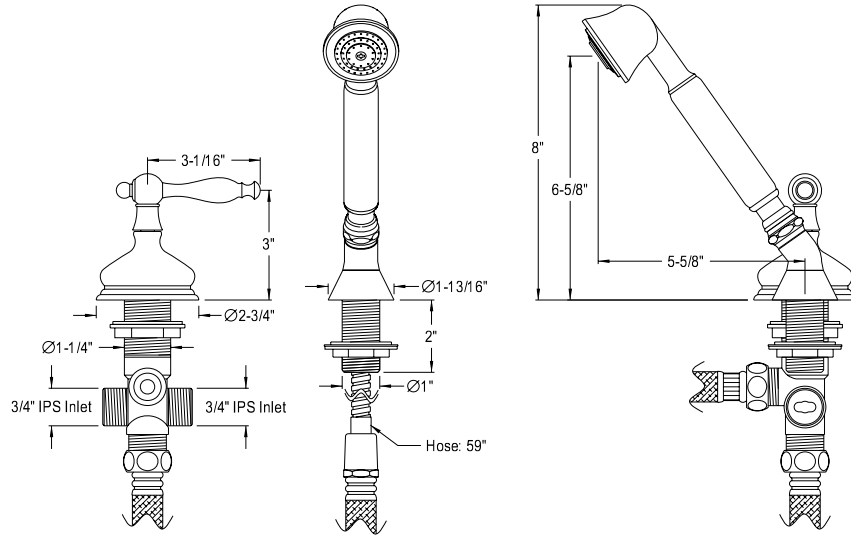

Heritage Transfer Valve Set For Roman Tub Filler

- Spout Reach: 8-1/2"
- Transfer Valve And Trim With Handheld Shower
- 3/4" Diverter Valve
- 15-17 GPM / 56-64 LPM @ 60 PSI
- 1/4 Turn Hardisc Cartridge

Model	Finish	Handle Type	Case Qty.	Price / Ea.
ESK3331NLTR	Chrome	Metal Lever	6	$300.00
ESK3332NLTR	Polished Brass	Metal Lever	6	$350.00
ESK3335NLTR	Oil Rubbed Bronze	Metal Lever	6	$350.00
ESK3338NLTR	Satin Nickel	Metal Lever	6	$350.00