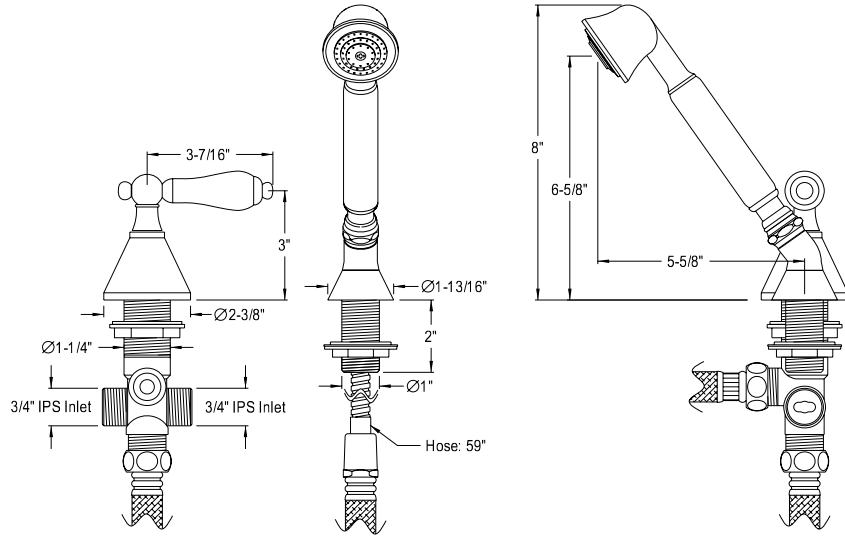

Naples Transfer Valve Set For Roman Tub Filler

- Spout Reach: 7"
- Transfer Valve And Trim With Handheld Shower
- 3/4" Diverter Valve
- 15-17 GPM / 56-64 LPM @ 60 PSI
- 1/4 Turn Hardisc Cartridge

Model	Finish	Handle Type	Case Qty.	Price / Ea.
ESK2361PLTR	Chrome	Porcelain Lever	6	$300.00
ESK2362PLTR	Polished Brass	Porcelain Lever	6	$350.00
ESK2365PLTR	Oil Rubbed Bronze	Porcelain Lever	6	$350.00
ESK2368PLTR	Satin Nickel	Porcelain Lever	6	$350.00