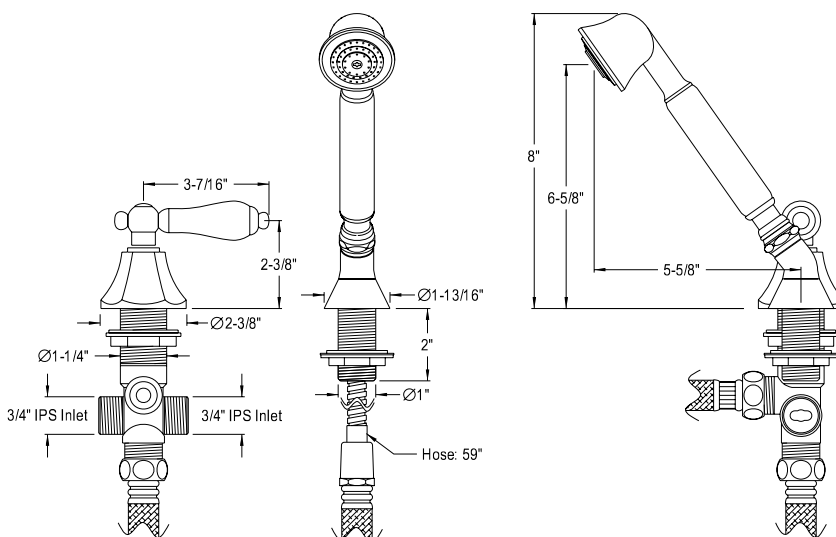

Metropolitan Transfer Valve Set For Roman Tub Filler

- Spout Reach: 8-1/2"
- Transfer Valve And Trim With Handheld Shower
- 3/4" Diverter Valve
- 15-17 GPM / 56-64 LPM @ 60 PSI
- 1/4 Turn Hardisc Cartridge

Model	Finish	Handle Type	Case Qty.	Price / Ea.
ESK4301PLTR	Chrome	Porcelain Lever	6	$300.00
ESK4302PLTR	Polished Brass	Porcelain Lever	6	$350.00
ESK4305PLTR	Oil Rubbed Bronze	Porcelain Lever	6	$350.00
ESK4308PLTR	Satin Nickel	Porcelain Lever	6	$350.00

TRANSFER VALVE KIT