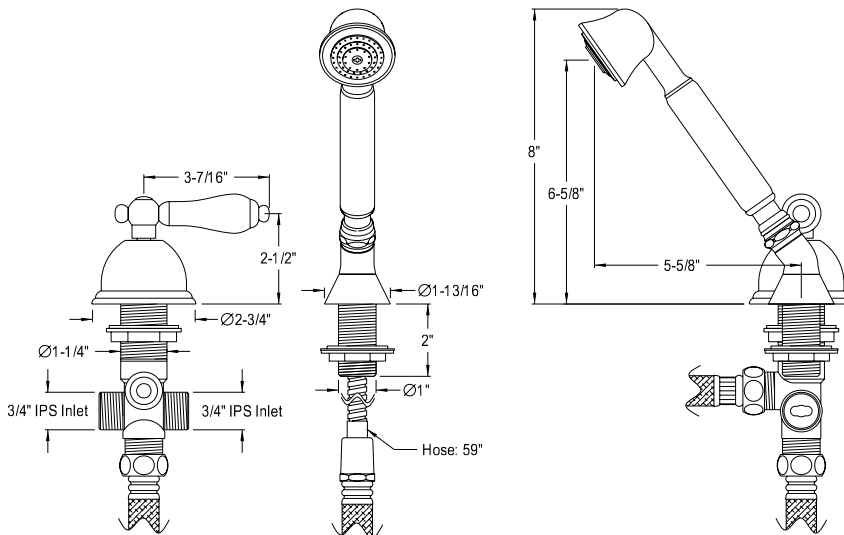

Vintage Transfer Valve Set For Roman Tub Filler

- Spout Reach: 8-1/2"
- Transfer Valve And Trim With Handheld Shower
- 3/4" Diverter Valve
- 15-17 GPM / 56-64 LPM @ 60 PSI
- 1/4 Turn Hardisc Cartridge

Model	Finish	Handle Type	Case Qty.	Price / Ea.
ESK3351PLTR	Chrome	Porcelain Lever	6	$300.00
ESK3352PLTR	Polished Brass	Porcelain Lever	6	$350.00
ESK3355PLTR	Oil Rubbed Bronze	Porcelain Lever	6	$350.00
ESK3358PLTR	Satin Nickel	Porcelain Lever	6	$350.00