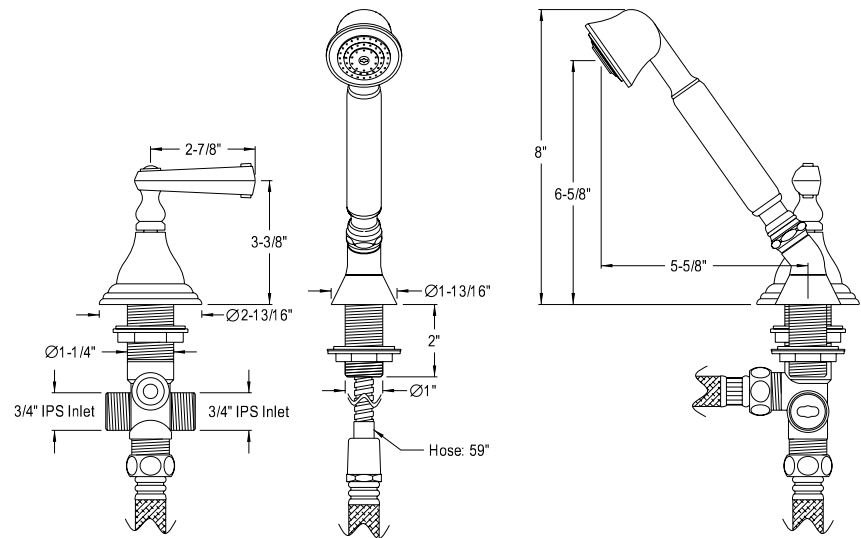

Royale Transfer Valve Set For Roman Tub Filler

- Spout Reach: 7"
- Transfer Valve And Trim With Handheld Shower
- 3/4" Diverter Valve
- 15-17 GPM / 56-64 LPM @ 60 PSI
- 1/4 Turn Hardisc Cartridge

Model	Finish	Handle Type	Case Qty.	Price / Ea.
ESK5361FLTR	Chrome	Metal Lever	6	$300.00
ESK5362FLTR	Polished Brass	Metal Lever	6	$350.00
ESK5365FLTR	Oil Rubbed Bronze	Metal Lever	6	$350.00
ESK5368FLTR	Satin Nickel	Metal Lever	6	$350.00

TRANSFER VALVE KIT

TEL: 909-465-6687 • FAX: 909-548-0668 • Toll Free: 1-800-328-2381 • Website: www.eodfaucet.com