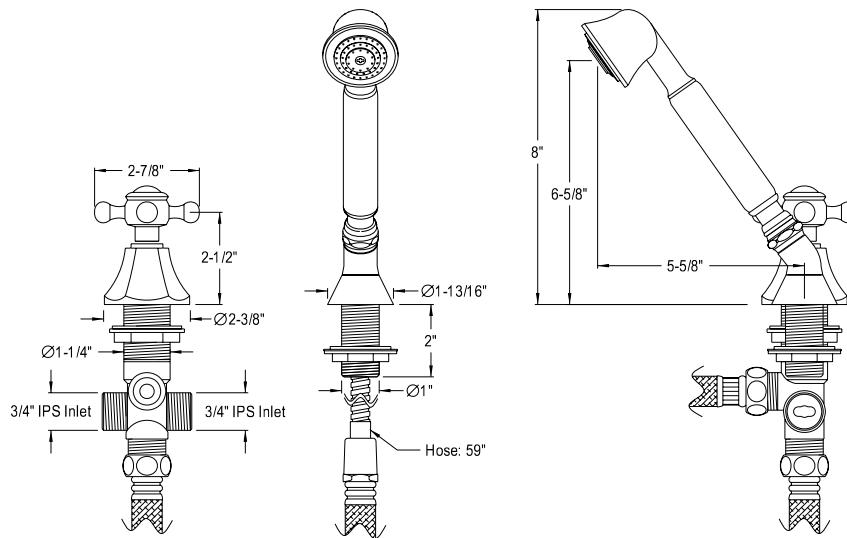

Metropolitan Transfer Valve Set For Roman Tub Filler

- Spout Reach: 8-1/2"
- Transfer Valve And Trim With Handheld Shower
- 3/4" Diverter Valve
- 15-17 GPM / 56-64 LPM @ 60 PSI
- 1/4 Turn Hardisc Cartridge

Model	Finish	Handle Type	Case Qty.	Price / Ea.
ESK4301BXTR	Chrome	Metal Cross	6	$300.00
ESK4302BXTR	Polished Brass	Metal Cross	6	$350.00
ESK4305BXTR	Oil Rubbed Bronze	Metal Cross	6	$350.00
ESK4308BXTR	Satin Nickel	Metal Cross	6	$350.00

TRANSFER VALVE KIT

TEL: 909-465-6687 • FAX: 909-548-0668 • Toll Free: 1-800-328-2381 • Website: www.eodfaucet.com