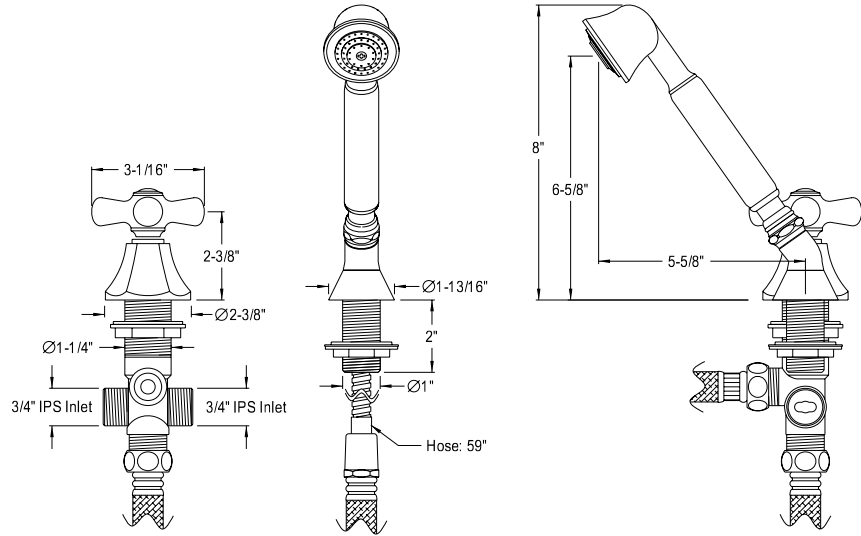

Metropolitan Transfer Valve Set For Roman Tub Filler

- Spout Reach: 8-1/2"
- Transfer Valve And Trim With Handheld Shower
- 3/4" Diverter Valve
- 15-17 GPM / 56-64 LPM @ 60 PSI
- 1/4 Turn Hardisc Cartridge

Model	Finish	Handle Type	Case Qty.	Price / Ea.
ESK4301PXTR	Chrome	Porcelain Cross	6	$300.00
ESK4302PXTR	Polished Brass	Porcelain Cross	6	$350.00
ESK4305PXTR	Oil Rubbed Bronze	Porcelain Cross	6	$350.00
ESK4308PXTR	Satin Nickel	Porcelain Cross	6	$350.00