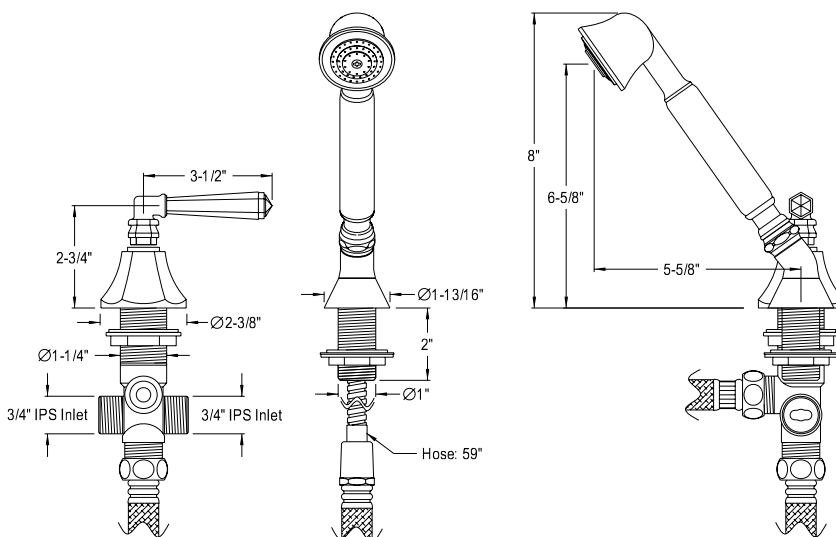

Metropolitan Transfer Valve Set For Roman Tub Filler

- Spout Reach: 8-1/2"
- Transfer Valve And Trim With Handheld Shower
- 3/4" Diverter Valve
- 15-17 GPM / 56-64 LPM @ 60 PSI
- 1/4 Turn Hardisc Cartridge

Model	Finish	Handle Type	Case Qty.	Price / Ea.
ESK4301HLTR	Chrome	Metal Lever	6	$300.00
ESK4302HLTR	Polished Brass	Metal Lever	6	$350.00
ESK4305HLTR	Oil Rubbed Bronze	Metal Lever	6	$350.00
ESK4308HLTR	Satin Nickel	Metal Lever	6	$350.00