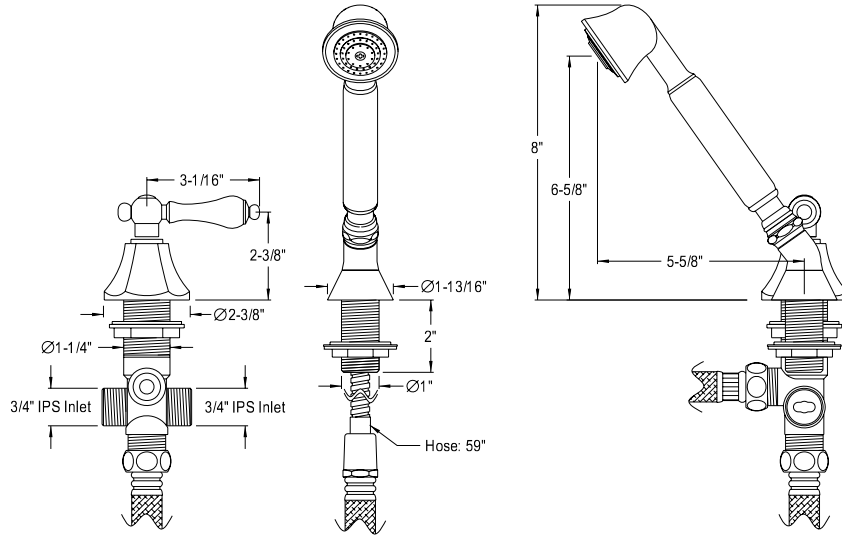

Metropolitan Transfer Valve Set For Roman Tub Filler

- Spout Reach: 8-1/2"
- Transfer Valve And Trim With Handheld Shower
- 3/4" Diverter Valve
- 15-17 GPM / 56-64 LPM @ 60 PSI
- 1/4 Turn Hardisc Cartridge

Model	Finish	Handle Type	Case Qty.	Price / Ea.
ESK4301ALTR	Chrome	Metal Lever	6	$300.00
ESK4302ALTR	Polished Brass	Metal Lever	6	$350.00
ESK4305ALTR	Oil Rubbed Bronze	Metal Lever	6	$350.00
ESK4308ALTR	Satin Nickel	Metal Lever	6	$350.00