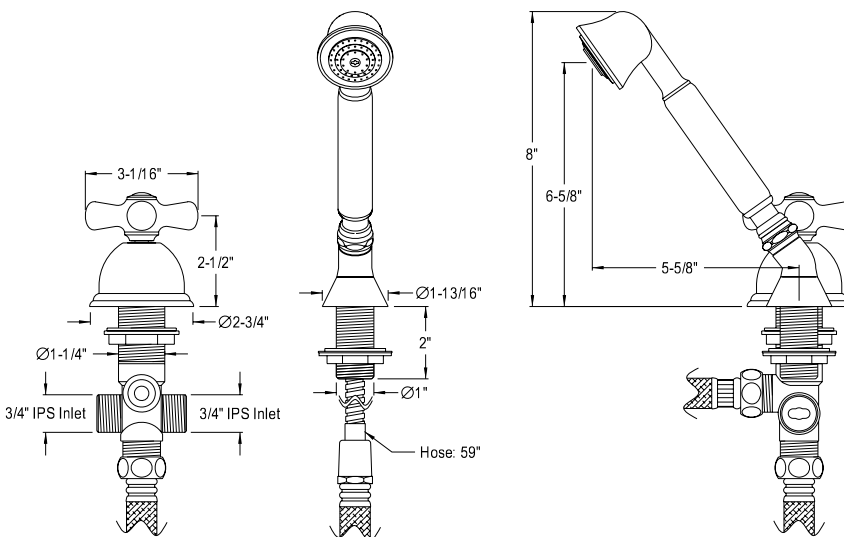

Vintage Transfer Valve Set For Roman Tub Filler

- Spout Reach: 8-1/2"
- Transfer Valve And Trim With Handheld Shower
- 3/4" Diverter Valve
- 15-17 GPM / 56-64 LPM @ 60 PSI
- 1/4 Turn Hardisc Cartridge

Model	Finish	Handle Type	Case Qty.	Price / Ea.
ESK3351PXTR	Chrome	Porcelain Cross	6	$300.00
ESK3352PXTR	Polished Brass	Porcelain Cross	6	$350.00
ESK3355PXTR	Oil Rubbed Bronze	Porcelain Cross	6	$350.00
ESK3358PXTR	Satin Nickel	Porcelain Cross	6	$350.00

TRANSFER VALVE KIT