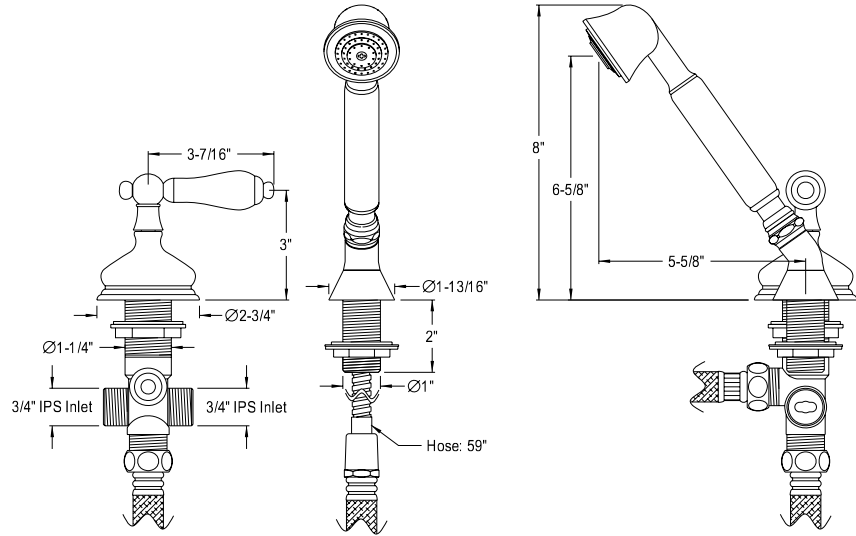

Heritage Transfer Valve Set For Roman Tub Filler

- Spout Reach: 8-1/2"
- Transfer Valve And Trim With Handheld Shower
- 3/4" Diverter Valve
- 15-17 GPM / 56-64 LPM @ 60 PSI
- 1/4 Turn Hardisc Cartridge

Model	Finish	Handle Type	Case Qty.	Price / Ea.
ESK3331PLTR	Chrome	Porcelain Lever	6	$300.00
ESK3332PLTR	Polished Brass	Porcelain Lever	6	$350.00
ESK3335PLTR	Oil Rubbed Bronze	Porcelain Lever	6	$350.00
ESK3338PLTR	Satin Nickel	Porcelain Lever	6	$350.00