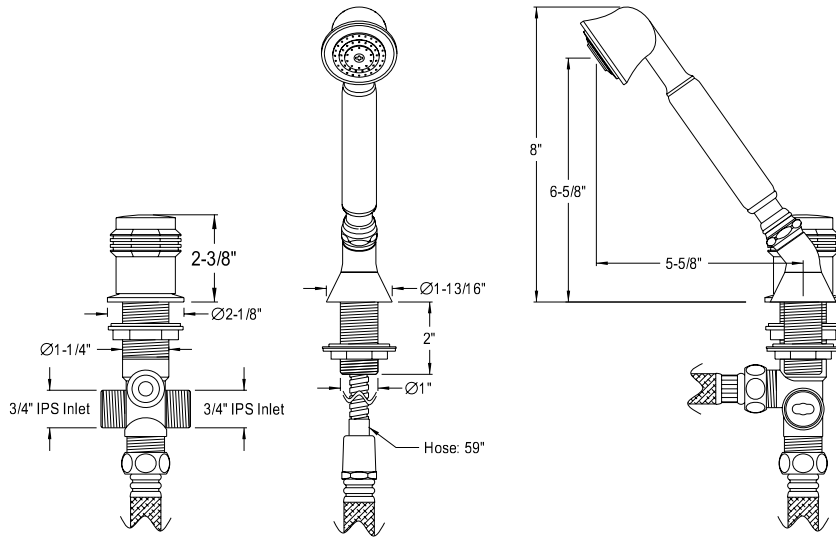

Milano Transfer Valve Set For Roman Tub Filler

- Spout Reach: 3-3/8"
- Transfer Valve And Trim With Handheld Shower
- 3/4" Diverter Valve
- 15-17 GPM / 56-64 LPM @ 60 PSI
- 1/4 Turn Hardisc Cartridge

Model	Finish	Handle Type	Case Qty.	Price / Ea.
ESK2241MRTR	Chrome	Metal Round	6	$300.00
ESK2242MRTR	Polished Brass	Metal Round	6	$350.00
ESK2248MRTR	Satin Nickel	Metal Round	6	$350.00