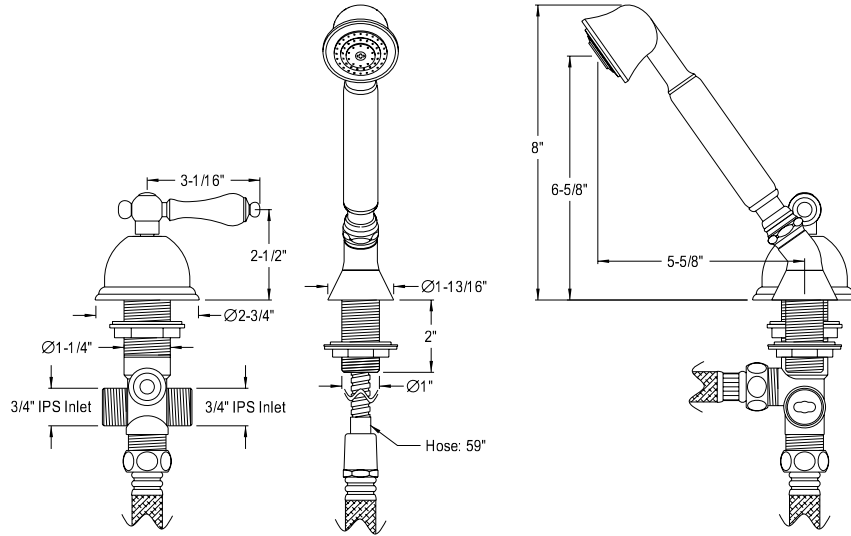

ESK3331PXTR

Heritage Transfer Valve Set For Roman Tub Filler

- Spout Reach: 8-1/2"
- Transfer Valve And Trim With Handheld Shower
- 3/4" Diverter Valve
- 15-17 GPM / 56-64 LPM @ 60 PSI
- 1/4 Turn Hardisc Cartridge

TRANSFER VALVE KIT

ESK3351ALTR

Vintage Transfer Valve Set For Roman Tub Filler

- Spout Reach: 8-1/2"
- Transfer Valve And Trim With Handheld Shower
- 3/4" Diverter Valve
- 15-17 GPM / 56-64 LPM @ 60 PSI
- 1/4 Turn Hardisc Cartridge