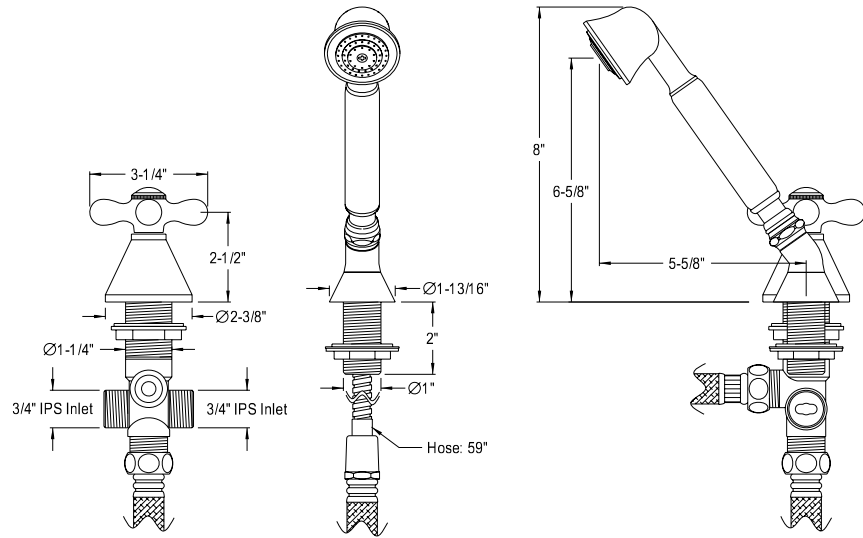

Naples Transfer Valve Set For Roman Tub Filler

- Spout Reach: 7"
- Transfer Valve And Trim With Handheld Shower
- 3/4" Diverter Valve
- 15-17 GPM / 56-64 LPM @ 60 PSI
- 1/4 Turn Hardisc Cartridge

Model	Finish	Handle Type	Case Qty.	Price / Ea.
ESK2361AXTR	Chrome	Metal Cross	6	$300.00
ESK2362AXTR	Polished Brass	Metal Cross	6	$350.00
ESK2365AXTR	Oil Rubbed Bronze	Metal Cross	6	$350.00
ESK2368AXTR	Satin Nickel	Metal Cross	6	$350.00