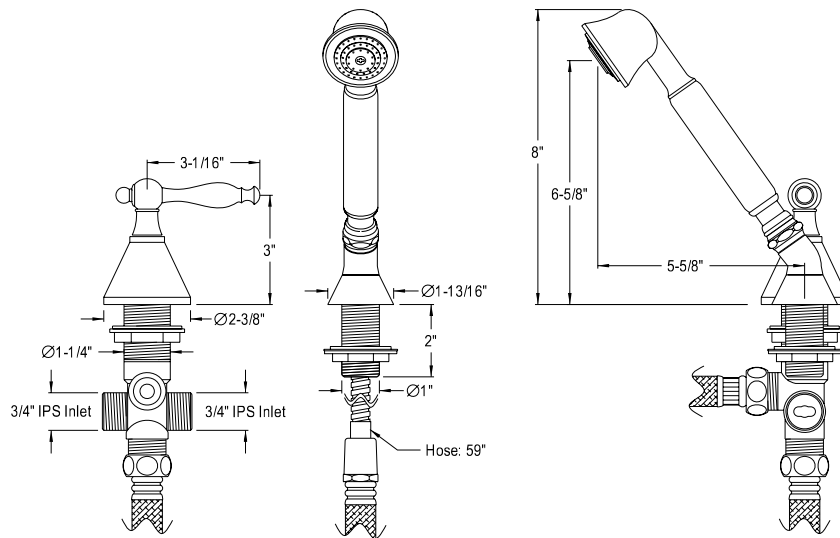

Naples Transfer Valve Set For Roman Tub Filler

- Spout Reach: 7"
- Transfer Valve And Trim With Handheld Shower
- 3/4" Diverter Valve
- 15-17 GPM / 56-64 LPM @ 60 PSI
- 1/4 Turn Hardisc Cartridge

Model	Finish	Handle Type	Case Qty.	Price / Ea.
ESK2361NLTR	Chrome	Metal Lever	6	$300.00
ESK2362NLTR	Polished Brass	Metal Lever	6	$350.00
ESK2365NLTR	Oil Rubbed Bronze	Metal Lever	6	$350.00
ESK2368NLTR	Satin Nickel	Metal Lever	6	$350.00

TRANSFER VALVE KIT