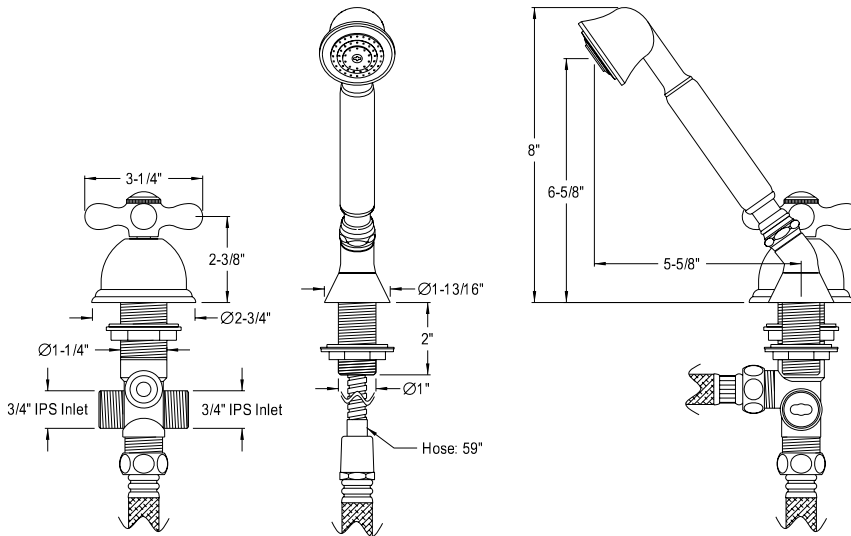

Vintage Transfer Valve Set For Roman Tub Filler

- Spout Reach: 8-1/2"
- Transfer Valve And Trim With Handheld Shower
- 3/4" Diverter Valve
- 15-17 GPM / 56-64 LPM @ 60 PSI
- 1/4 Turn Hardisc Cartridge

Model	Finish	Handle Type	Case Qty.	Price / Ea.
ESK3351AXTR	Chrome	Metal Cross	6	$300.00
ESK3352AXTR	Polished Brass	Metal Cross	6	$350.00
ESK3355AXTR	Oil Rubbed Bronze	Metal Cross	6	$350.00
ESK3358AXTR	Satin Nickel	Metal Cross	6	$350.00

TRANSFER VALVE KIT

TEL: 909-465-6687 • FAX: 909-548-0668 • Toll Free: 1-800-328-2381 • Website: www.eodfaucet.com