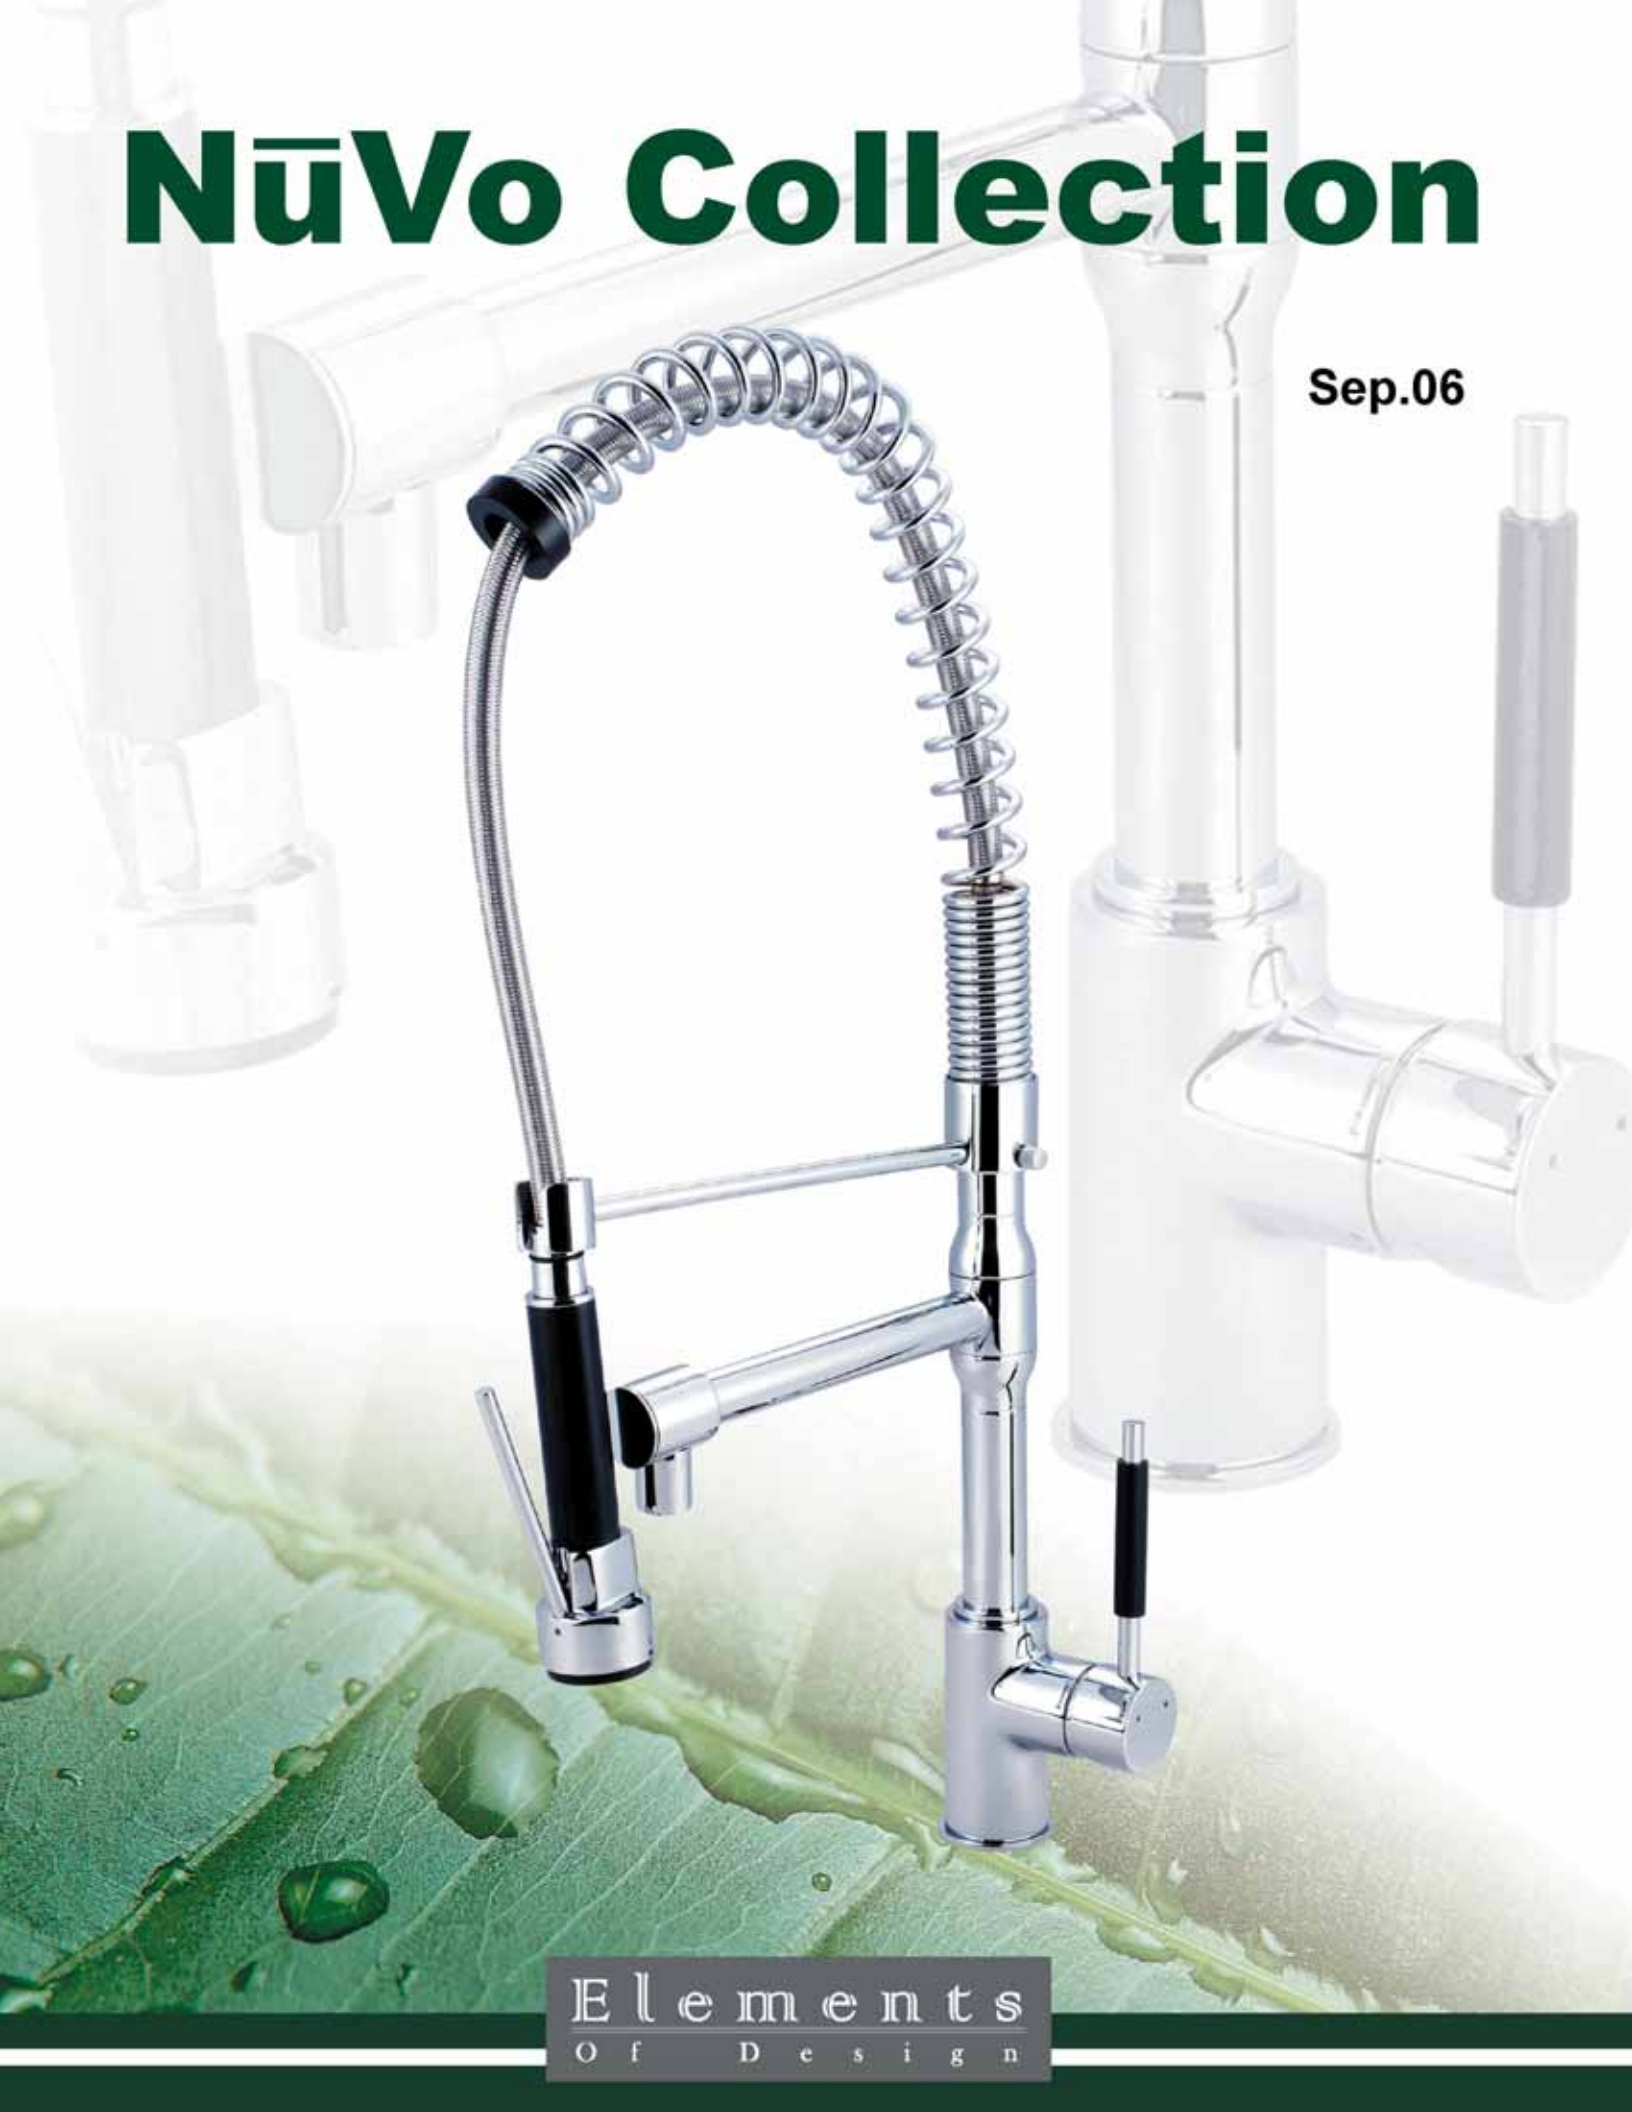

NūVo Collection

Sep.06

Elements
Of Design